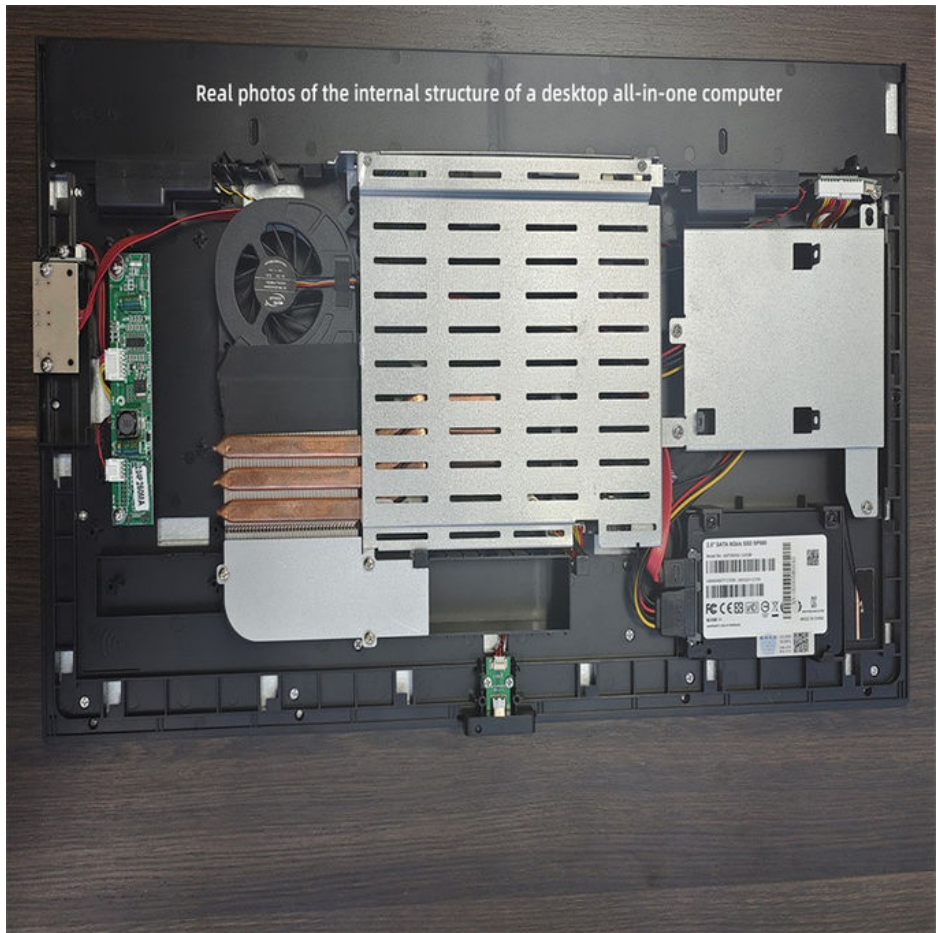

Product Specification

- Product Name: 27-inch All-in-one PC
- Keywords: Desktop Office Computer
- Type: All-in-one Pc OEM
- CPU: I3/I5/I7 Optional
- Application: Office Desktop Computer
- Speaker: Built-in 2 Channel Stereo
- WIFI: 802.11b/g/n
- LOGO: OEM Logo Supported
- Highlight: **27in aio computers, Office aio computers, Portable aio desktop**

Immersive Bezel-Less Display for Enhanced Visual Experience

The Bezel-Less 27-inch All-in-One computer monitor captivates users with its large, bezel-less display that extends the screen real estate to the edges. The absence of bezels maximizes the viewing area, creating an immersive visual experience.

27 Inch Computer All In One PC Monitor		
System	CPU	Intel® i3 7generations
	Memory	8GB
	Hard disk	1TB
	Operating system	Windows
Display	LED Screen	LED
	Resolution	1080p
	Contract	1200:1
	Brightness	250cdm2
	Visual angle	178(H)/178(V)
	Screen proportion	16:9
The Internet	WiFi	802.11b/g/n
	Ethernet	1000M Network port
	B T	support
	4G	Support external
Interface	HD-MI	HD *1
	USB	USB *4
	I/O	no
	VGA	V *1
	Power socket	AC Enter
	RJ-45	RJ45 *1
	Earphone	3.5mm Stereo headphone output
	HD-MI Interface output	support
	VGA Interface output	support
	Media play	Video format
Audio format		MP3/WMA/AAC etc.
Picture format		jpeg
other	Speaker	2*4W
	Camera	NO
	wall hanging	100x100mm
	OSD Language	Languages: Chinese, English, Japanese, German, French, Italian, Spanish, Korean, etc.
	Software support	QQ / Map / Game / Email / Electronics Market and other applications
Attachm ent	Operating Instruction	Standard
	Adapter	Power Adapter 19V/7A
	Certification	
		27 Inch Computer All In One PC