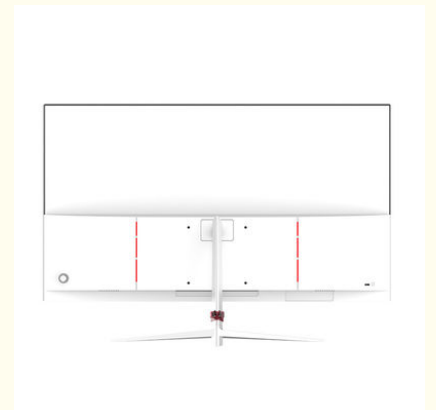

Product Specification

- Resolution: 1920*1080P
- Screen Proportion: (16:9)
- Brightness: 300cd/m2
- Viewing Angle: H:178°V:178°
- Signal Interface: HDMI+DP+USB
- Wide Color Gamut: 100% SRGB
- Highlight: **1920 X 1080 Gaming LED Monitors, Gaming LED Monitors 75hz, 16:9 27 inch curved monitor**

More Images

Product Description

27 Inch Curved Monitor 75hz Computer Screen Pc Monitor 1920*1080 Gaming Monitors

Curved Display

The 27 inch monitor features a curved screen design, offering an immersive viewing experience. The curvature wraps the display around your field of vision, providing a wider viewing angle and enhancing depth perception.

Display Size and Resolution

The monitor has a 27-inch screen size, providing ample screen real estate for gaming, multimedia, and productivity tasks. The resolution can vary, but for this example, let's assume it has a Full HD resolution of 1920x1080 pixels, delivering crisp and detailed visuals.

Design

The 27 inch gaming monitor features an elegant white color scheme, which can complement a modern and minimalist setup. The curved design adds a touch of style and sophistication to your gaming or workspace.