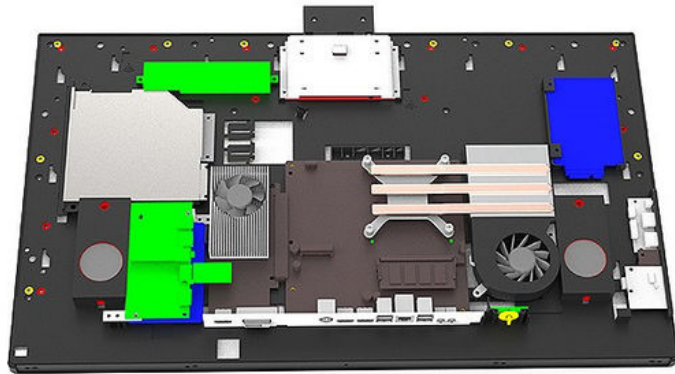

FAQ

Q:How can I get the price?

A:We usually give you a quotation within 24 hours after receiving the inquiry (except weekends and holidays), if you need a quotation urgently, you can contact us by mail or other means.

Q:What is the minimum order?